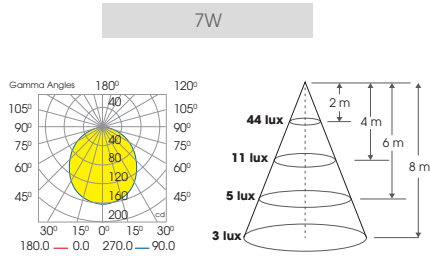

LUMINOUS INTENSITY DISTRIBUTION