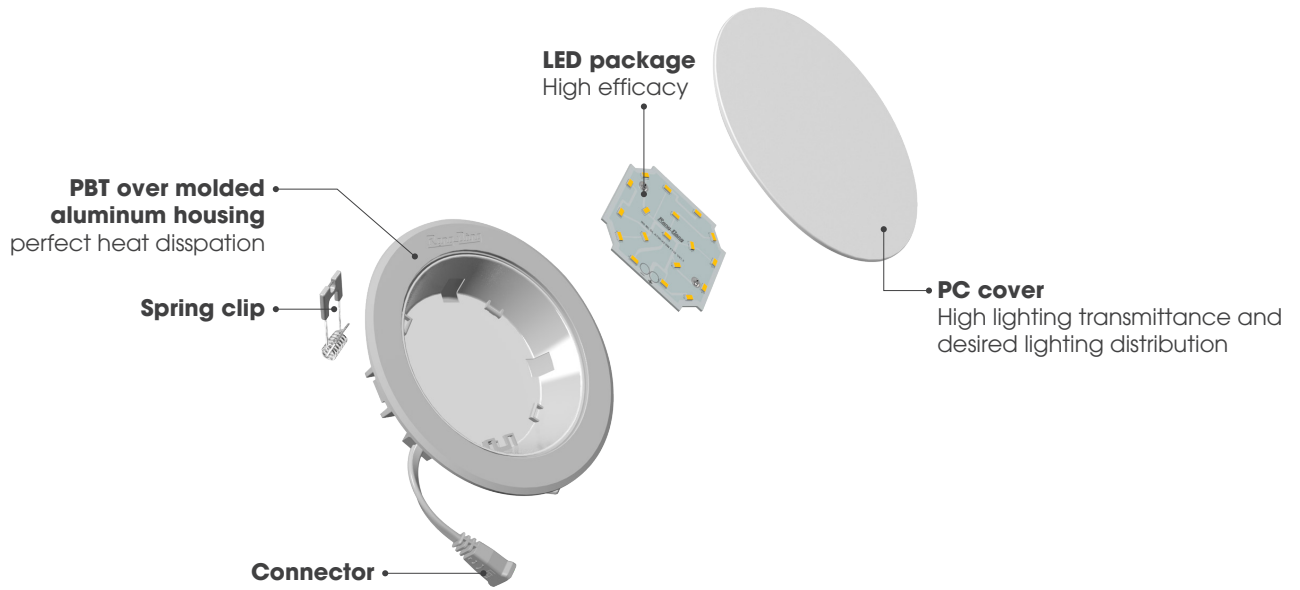

PRODUCT DETAILS