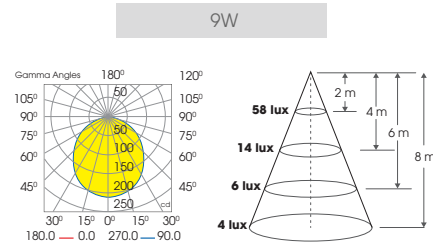

LUMINOUS INTENSITY DISTRIBUTION